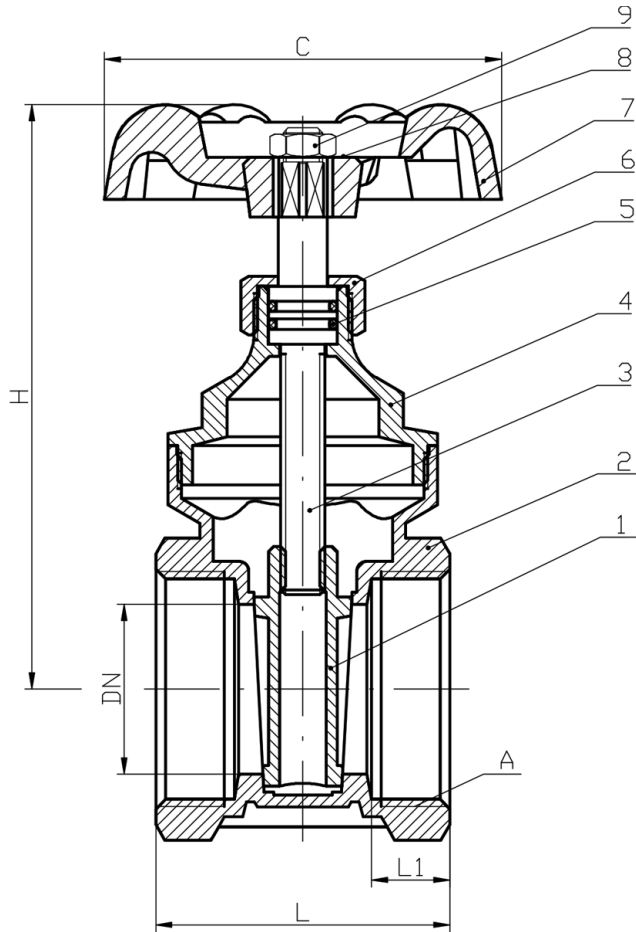

4" Brass Gate Valve

Size	4"
Connections	FNPT
Pressure Rating	145 PSI
Length (End to End)	4.53"
Weight	12.35 lbs

Dimensions

Size	A	DN	H	L1	L	C
in.	Threads Per In.	in. mm	in. mm	in. mm	in. mm	in. mm
2"	11.5	1.5 38	4.8 120	0.7 18	2.7 69	3.4 85
3"	8	2.5 64	8.2 208	0.9 22	3.6 92	5.1 129
4"	8	3.4 86	9.3 237	1.1 28	4.5 115	5.1 129

Materials List

No.	Part Name	Material
1	Disc	HPb57-3 Brass
2	Body	HPb57-3 Brass
3	Stem	HPb57-3 Brass
4	Bonnet	HPb57-3 Brass
5	O-Ring	NBR
6	Packing Nut	HPb57-3 Brass
7	Handwheel	Iron
8	Name Plate	Aluminum
9	Wheel Nut	C30 Steel