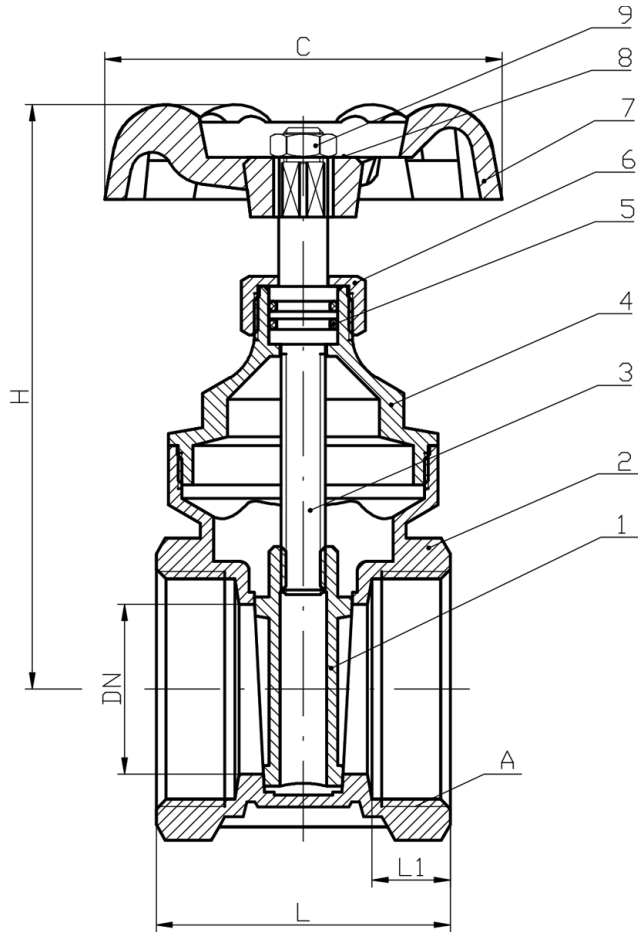

## 3" Brass Gate Valve

<b>Size</b>	3"
<b>Connections</b>	FNPT
<b>Pressure Rating</b>	145 PSI
<b>Length (End to End)</b>	3.62"
<b>Weight</b>	7.72 lbs

### Dimensions

Size	A	DN	H	L1	L	C
in.	Threads Per In.	in. mm	in. mm	in. mm	in. mm	in. mm
2"	11.5	1.5 38	4.8 120	0.7 18	2.7 69	3.4 85
<b>3"</b>	<b>8</b>	<b>2.5 64</b>	<b>8.2 208</b>	<b>0.9 22</b>	<b>3.6 92</b>	<b>5.1 129</b>
4"	8	3.4 86	9.3 237	1.1 28	4.5 115	5.1 129

### Materials List

No.	Part Name	Material
1	Disc	HPb57-3 Brass
2	Body	HPb57-3 Brass
3	Stem	HPb57-3 Brass
4	Bonnet	HPb57-3 Brass
5	O-Ring	NBR
6	Packing Nut	HPb57-3 Brass
7	Handwheel	Iron
8	Name Plate	Aluminum
9	Wheel Nut	C30 Steel