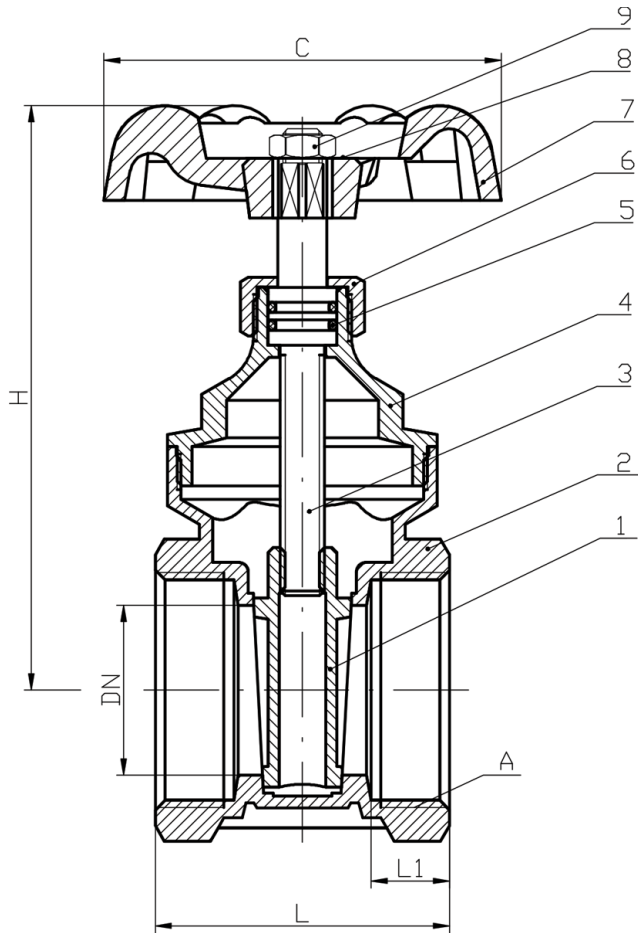

2" Brass Gate Valve

Size	2"
Connections	FNPT
Pressure Rating	232 PSI
Length (End to End)	2.72"
Weight	2.76 lbs

Dimensions

Size	A	DN	H	L1	L	C
in.	Threads Per In.	in. mm	in. mm	in. mm	in. mm	in. mm
2"	11.5	1.5 38	4.8 120	0.7 18	2.7 69	3.4 85
3"	8	2.5 64	8.2 208	0.9 22	3.6 92	5.1 129
4"	8	3.4 86	9.3 237	1.1 28	4.5 115	5.1 129

Materials List

No.	Part Name	Material
1	Disc	HPb57-3 Brass
2	Body	HPb57-3 Brass
3	Stem	HPb57-3 Brass
4	Bonnet	HPb57-3 Brass
5	O-Ring	NBR
6	Packing Nut	HPb57-3 Brass
7	Handwheel	Iron
8	Name Plate	Aluminum
9	Wheel Nut	C30 Steel