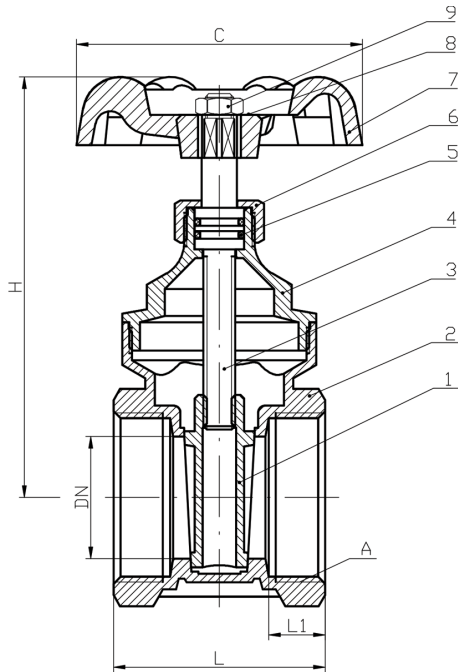

2" Brass Gate Valve

Size	2"
Connections	FNPT
Pressure Rating	232 PSI
Length (End to End)	2.72"
Weight	2.76 lbs

Dimensions

Size	A	DN	H	L1	L	C
in.	Threads Per In.	in. mm	in. mm	in. mm	in. mm	in. mm
2"	11.5	1.8 45	4.8 120	0.7 18	2.7 69	3.4 85
3"	8	2.7 69	8.2 208	0.9 22	3.6 92	5.1 129
4"	8	3.4 86	9.3 237	1.1 28	4.5 115	5.1 129

Materials List

No.	Part Name	Material
1	Disc	HPb57-3 Brass
2	Body	HPb57-3 Brass
3	Stem	HPb57-3 Brass
4	Bonnet	HPb57-3 Brass
5	O-Ring	NBR
6	Packing Nut	HPb57-3 Brass
7	Handwheel	Iron
8	Name Plate	Aluminum
9	Wheel Nut	C30 Steel