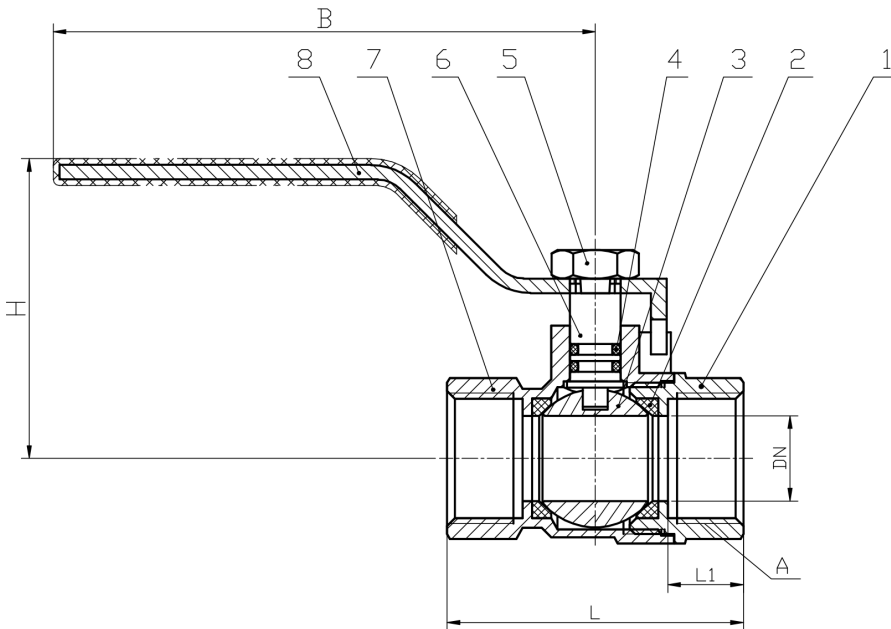

3" Brass Ball Valve

Size	3"
Mechanism	Ball (1/4 turn)
Connections	3" FNPT
Pressure Rating	145 PSI
Length (End to End)	5.39"
Weight	8.05 lbs

Dimensions

Size	B		H		L1		L		DN	
	in.	mm	in.	mm	in.	mm	in.	mm	in.	mm
1"	4.3	110	2.2	57	0.5	13	2.6	65	0.9	23
1½"	5.5	139	3.3	84	0.6	16	3.2	81	1.4	35
2"	5.5	139	3.5	88	0.9	22	4.1	103	1.7	42
3"	9.7	245	4.8	121	1.1	27	5.4	137	2.4	62
4"	9.7	245	5.5	140	1.1	28	6.5	165	3.5	90

Materials List

No.	Part Name	Material
1	Bonnet	C35 Steel
2	Seal	PTFE
3	Ball	C30 Steel
4	O-Ring	NBR
5	Nut	C30 Steel
6	Stem	C30 Steel
7	Body	HPb57-3 Brass
8	Handle	C35 Steel